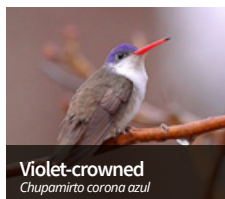

Habitat:  
Mountains

Season:

Hummingbird Spotted!

My Field Notes:

\_\_\_\_\_

**Violet-crowned**  
*Chupamirto corona azul*

Axel Elfner

Habitat:  
Riparian, mountain