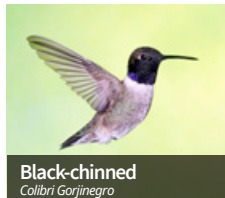

Hummingbird Spotted!

My Field Notes:

\_\_\_\_\_

**Costa's**  
*Colibri Costa*

©Bryan Smith

Habitat:  
Desert

Season:

Hummingbird Spotted!

My Field Notes:

\_\_\_\_\_

**Rufous**  
*Chupamirto dorado*

Lois Manowitz

Habitat:  
Desert to mountains

Season:

Hummingbird Spotted!

My Field Notes:

\_\_\_\_\_

**Black-chinned**  
*Colibri Gorjinegro*

Alan Schmierer

Habitat:  
Desert to mountains

Season:

Hummingbird Spotted!

My Field Notes:

\_\_\_\_\_