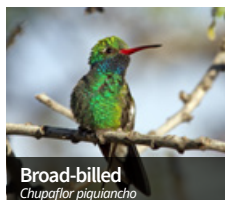

\_\_\_\_\_

**Black-chinned**  
*Colibri Gorjinegro*

Alan Schmierer

Habitat:  
Desert to mountains

Season:

Hummingbird Spotted!

My Field Notes:

\_\_\_\_\_

**Broad-billed**  
*Chupafloor piquiancho*

Lois Manowitz

Habitat:  
Riparian, Mountains

Season:

Hummingbird Spotted!

My Field Notes:

\_\_\_\_\_

**Calliope**  
*Colibri gargirrayado*