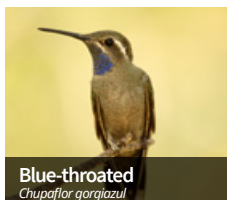

Habitat:  
Desert to mountains,  
urban areas

Season:  
Year-  
Round

Hummingbird Spotted!

My Field Notes:

\_\_\_\_\_

**Blue-throated**  
*Chupafloor gorgiazul*

Jim Burns

Habitat:  
Mountains

Season:

Hummingbird Spotted!

My Field Notes:

\_\_\_\_\_

**Broad-tailed**  
*Chupamirto cola ancha*

Bruce Taubert

Habitat:  
Mountains

Season: